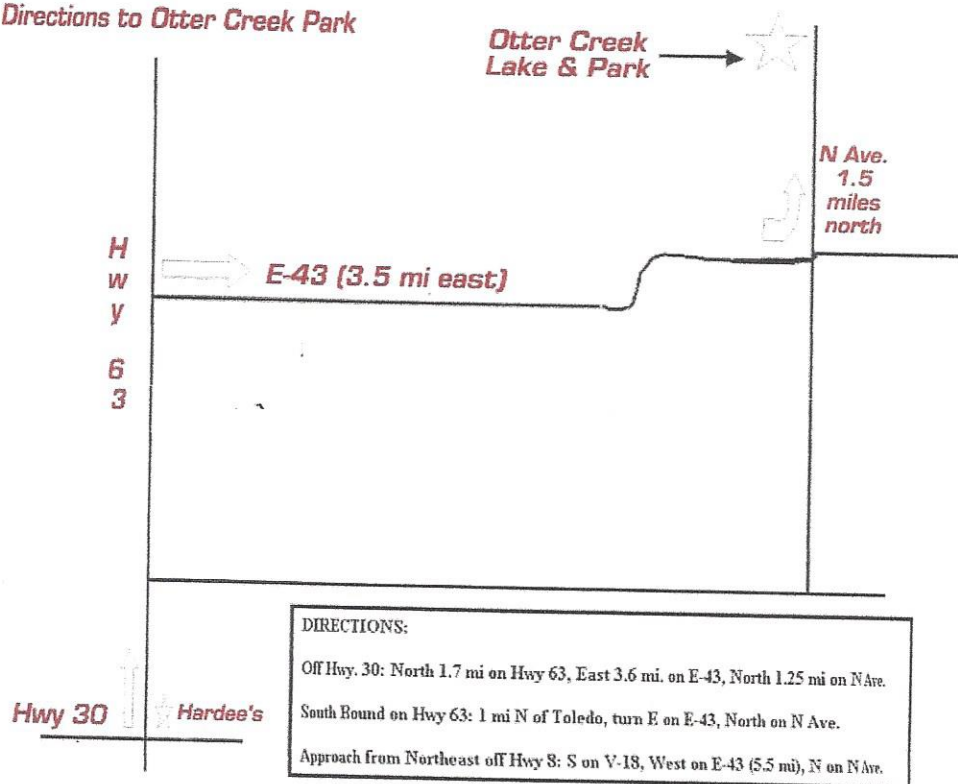

**When: Friday, June 30, 6:00 P.M.
Where: Otter Creek Park Nature Center
Dress: Ultra casual**

Come to the lake & join Toledo Chapter, Holly Chapter, and Bona Dea Chapter as we celebrate with the Star Gazers, our special guests of the evening.

Map to Otter Creek Lake and Park

Directions to Otter Creek Park

DIRECTIONS:

Off Hwy. 30: North 1.7 mi on Hwy 63, East 3.6 mi. on E-43, North 1.25 mi on N Ave.

South Bound on Hwy 63: 1 mi N of Toledo, turn E on E-43, North on N Ave.

Approach from Northeast off Hwy 8: S on V-18, West on E-43 (5.5 mi), N on N Ave.